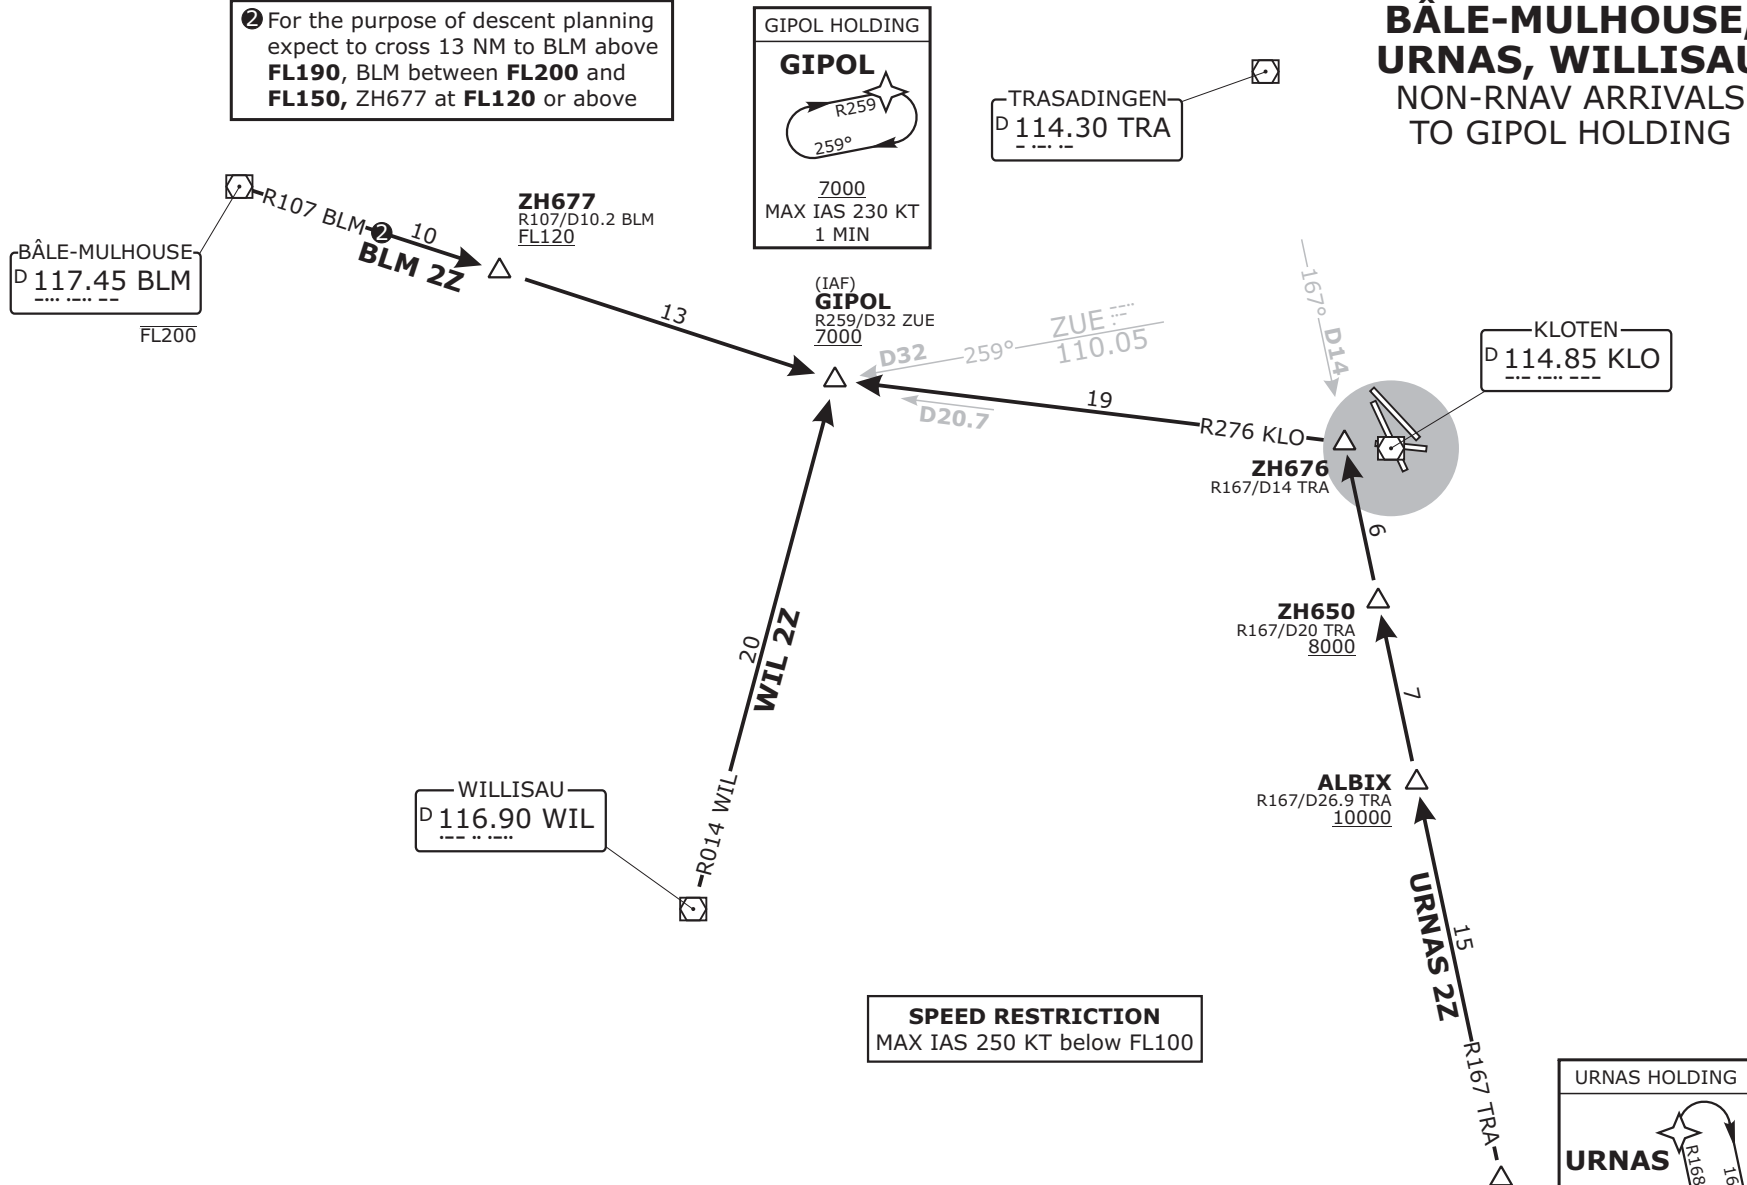

# Valid for flight simulation use only - do not use for real life navigation

**LSZH/ZRH**  
ZÜRICH, SWITZERLAND

STAR CHART NO.3  
Revision 18 AUG 15

**SOUTH/WEST**  
STAR

SWISS Radar LSAS_CTR 128.05	ZÜRICH App LSZH_APP 135.22	ZÜRICH Arrival LSZH_W_APP 118.00	ZÜRICH Final LSZH_F_APP 125.32	ZÜRICH ATIS LSZH_ATIS 125.72	Alt Set: hPa (IN on request) Trans level: by ATC Trans alt: 7000
-----------------------------------	----------------------------------	--	--------------------------------------	------------------------------------	--

## BÂLE-MULHOUSE, URNAS, WILLISAU NON-RNAV ARRIVALS TO GIPOL HOLDING

Altitude restrictions see graphical chart

NON-RNAV STAR	ROUTING
<b>BLM 2Z</b> ②	BLM - R107 BLM - GIPOL
<b>URNAS 2Z</b>	URNAS - R167 TRA - R276 KLO - GIPOL
<b>WIL 2Z</b>	WIL - R014 WIL - GIPOL

DISTANCES IN NM  
ALTITUDES IN FT