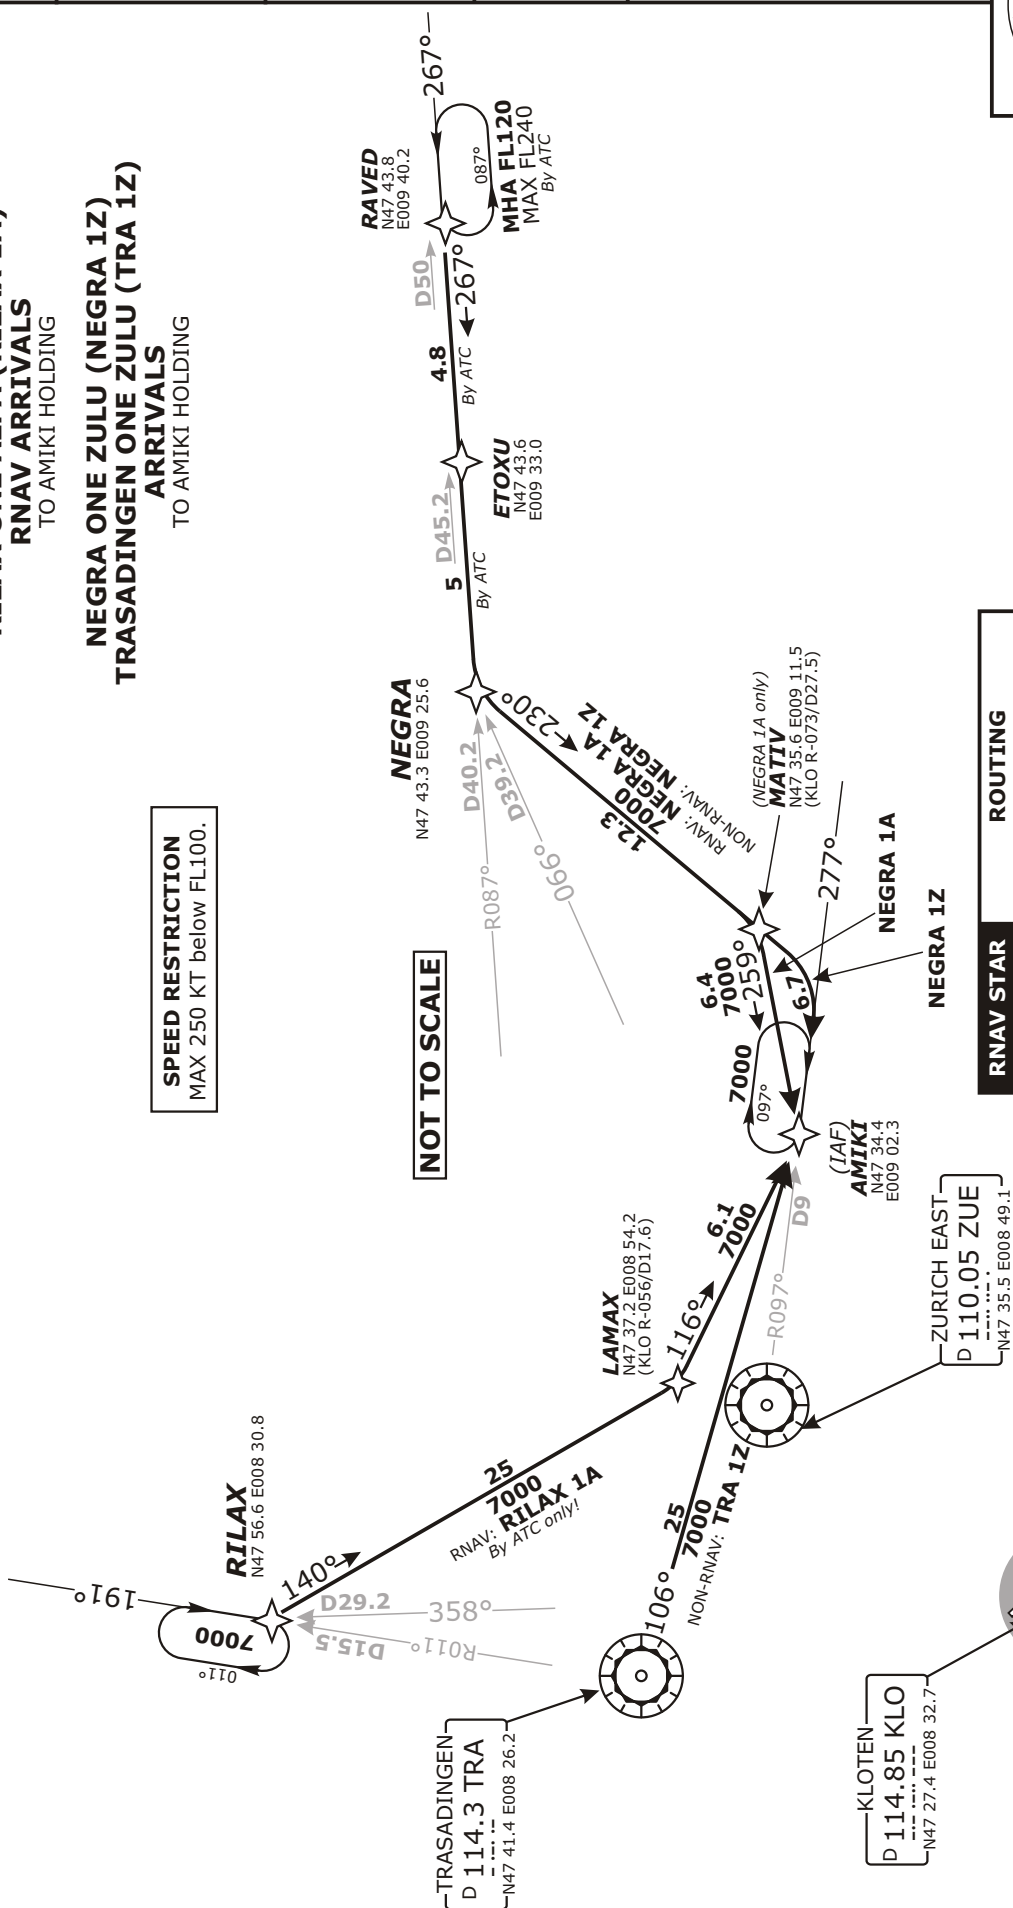

LSZH/ZRH ZURICH

STAR CHART NO.3
Revision 13 FEB 08

ZURICH, SWITZERLAND

Valid for flight simulation use only - do not use for real life navigation

Swiss Radar LSAS_CTR 128.05	ZURICH Arrival LSZH_APP 120.75	ZURICH Final LSZH_F_APP 125.35	Apt Elev 1416'	Alt Set: hPa (IN on request) Trans level: by ATC Trans alt: 7000'
-----------------------------------	--------------------------------------	--------------------------------------	--------------------------	---

NEGRA ONE ALFA (NEGRA 1A)
RILAX ONE ALFA (RILAX 1A)
RNAV ARRIVALS
TO AMIKI HOLDING

NEGRA ONE ZULU (NEGRA 1Z)
TRASADINGEN ONE ZULU (TRA 1Z)
ARRIVALS
TO AMIKI HOLDING

SPEED RESTRICTION
MAX 250 KT below FL100.

NOT TO SCALE

RNAV STAR	ROUTING
NEGRA 1A	NEGRA - MATIV - AMIKI.
RILAX 1A	RILAX - LAMAX - AMIKI.

NON-RNAV STAR	ROUTING
NEGRA 1Z	230° track, intercept ZUE R-097 inbound to AMIKI.
TRA 1Z	TRA R-106 to AMIKI.

① 5900' within 17 DME