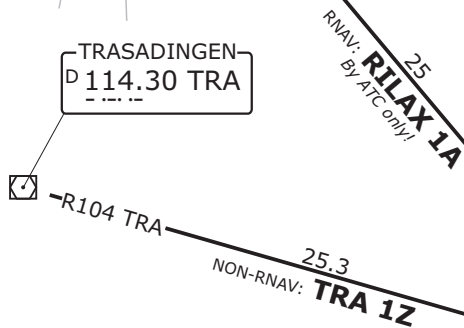

SWISS Radar
LSAS_CTR
128.05

ZURICH Arrival
LSZH_APP
LSZH_W_APP
135.22
118.00

ZURICH Final
LSZH_F_APP
125.32

ZURICH ATIS
LSZH_ATIS
125.72

Alt Set: hPa (IN on request)
Trans level: by ATC
Trans alt: 7000

NEGRA, RILAX
RNAV 5 ARRIVALS
TO AMIKI HOLDING

NEGRA, TRASADINGEN
NON-RNAV ARRIVALS
TO AMIKI HOLDING

RILAX

TRASADINGEN
D 114.30 TRA

SPEED RESTRICTION
MAX IAS 250 KT below FL100

TRK 115°

LAMAX
R054/D17.6 KLO

NEGRA 1A

NEGRA
R085/D40.2 TRA