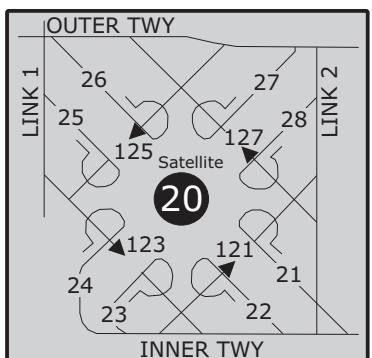

Valid for flight simulation use only - do not use for real life navigation

Changes: Frequency of LSGG_A_GND changed

LSGG Geneva

GND CHART NO. 1
Revision 28 SEP 11

GENEVA, SWITZERLAND
GROUND/PARKING

ATIS 135.57	Geneva Ground LSGG_GND 121.67	Geneva Ground LSGG_A_GND 121.85	Geneva Tower LSGG_TWR 118.70

**For ATC clearance contact
Geneva Ground on 121.670.**

Trans level: By ATC Trans alt: 7000'