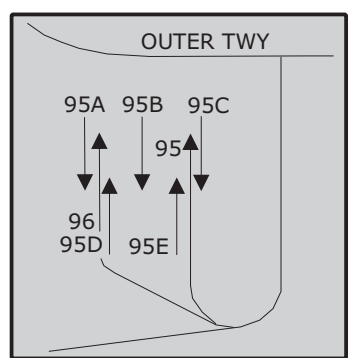

Valid for flight simulation use only - do not use for real life navigation

Changes: Frequency of LSGG_A_GND changed

LSGG Geneva

GND CHART NO. 1
Revision 28 SEP 11

GENEVA, SWITZERLAND
GROUND/PARKING

ATIS 135.57	Geneva Ground LSGG_GND 121.67	Geneva Ground LSGG_A_GND 121.85	Geneva Tower LSGG_TWR 118.70

**For ATC clearance contact
Geneva Ground on 121.670.**

Trans level: By ATC Trans alt: 7000'