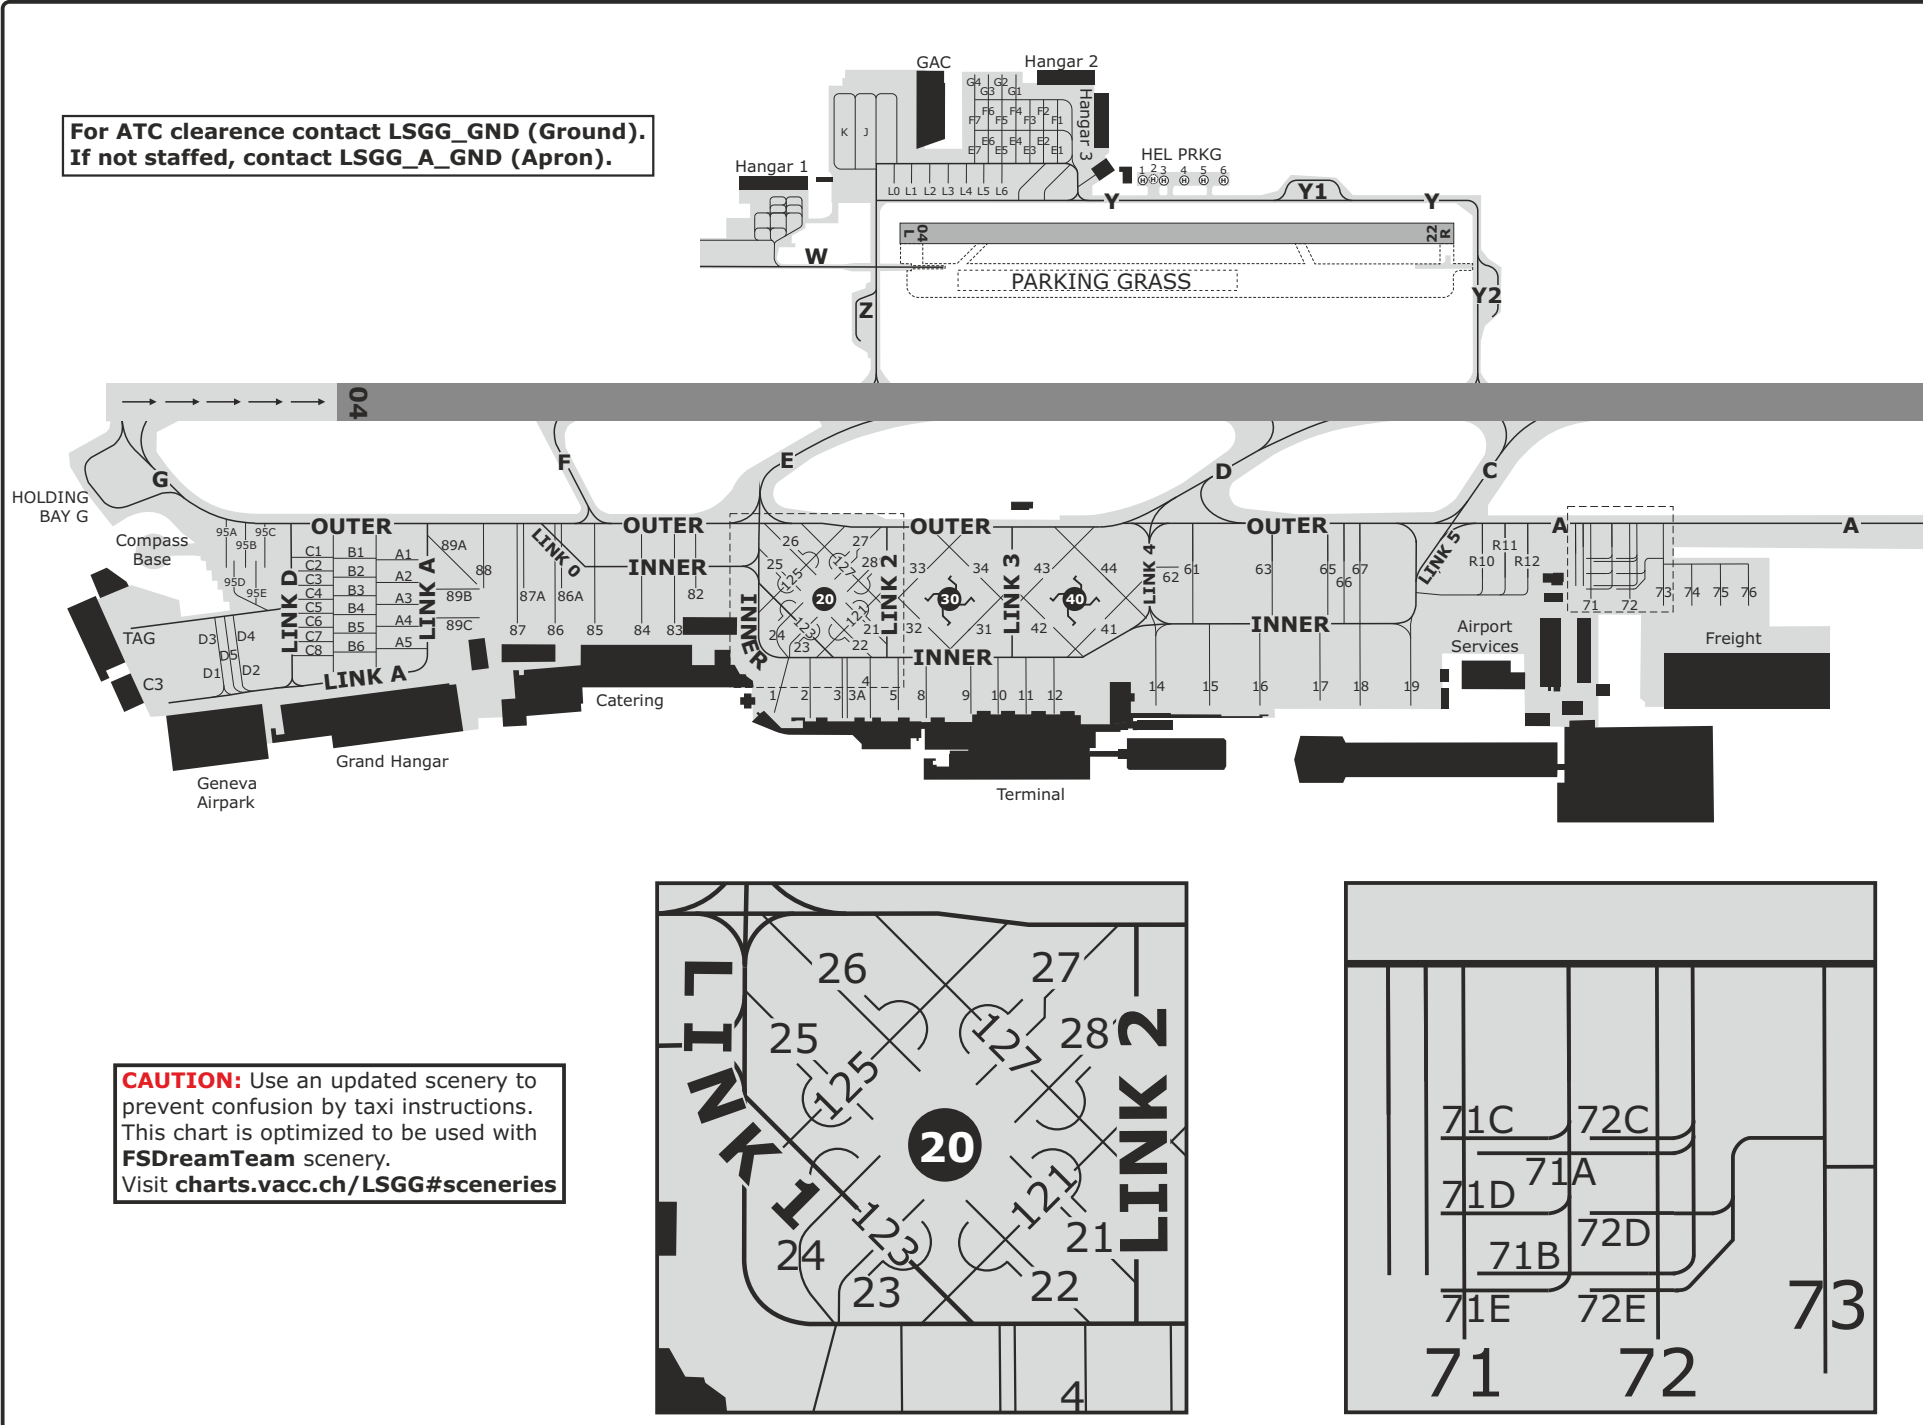

**For ATC clearance contact LSGG_GND (Ground).
If not staffed, contact LSGG_A_GND (Apron).**

CAUTION: Use an updated scenery to prevent confusion by taxi instructions. This chart is optimized to be used with **FSDreamTeam** scenery. Visit charts.vacc.ch/LSGG#sceneries

LSGG/GVA
GENEVA, SWITZERLAND

GND CHART NO.2
Revision 13 SEP 18

PARKING
GND

GENEVA ATIS LSGG_ATIS 135.57	GENEVA Tower LSGG_TWR 118.70	GENEVA Apron LSGG_A_GND 121.85	GENEVA Ground LSGG_GND 121.67	Apt Elev 1411	Alt Set: hPa (IN on request) Trans level: by ATC Trans alt: 7000
------------------------------------	------------------------------------	--------------------------------------	-------------------------------------	-------------------------	--