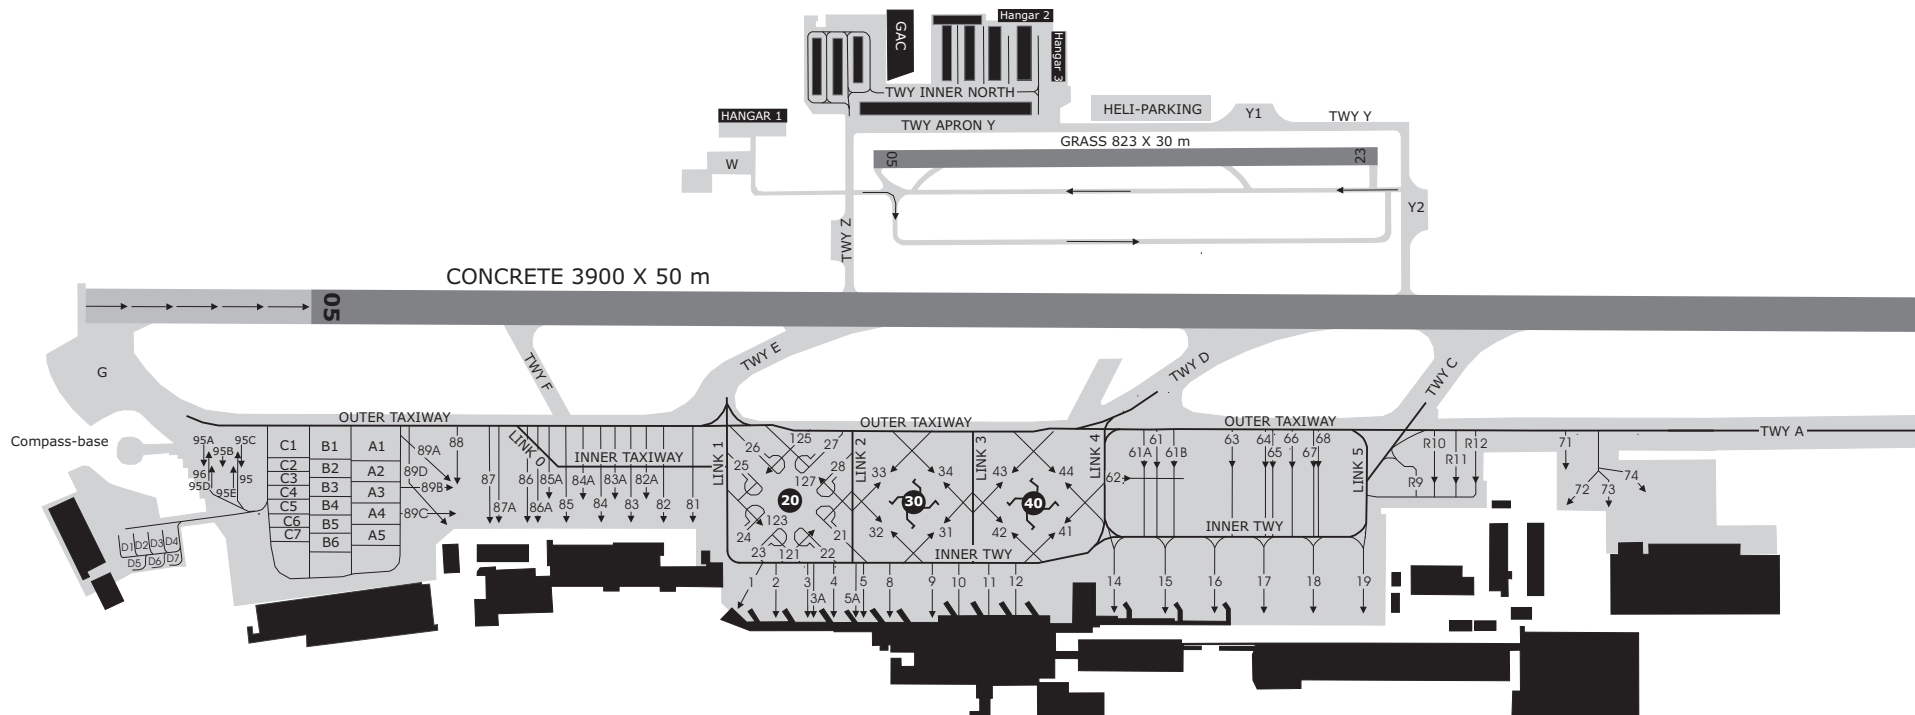

Valid for flight simulation use only - do not use for real life navigation

Changes: Frequency of LSGG_A_GND changed

LSGG Geneva

GND CHART NO. 1
Revision 28 SEP 11

GENEVA, SWITZERLAND
GROUND/PARKING

ATIS 135.57	Geneva Ground LSGG_GND 121.67	Geneva Ground LSGG_A_GND 121.85	Geneva Tower LSGG_TWR 118.70

**For ATC clearance contact
Geneva Ground on 121.670.**

Trans level: By ATC Trans alt: 7000'