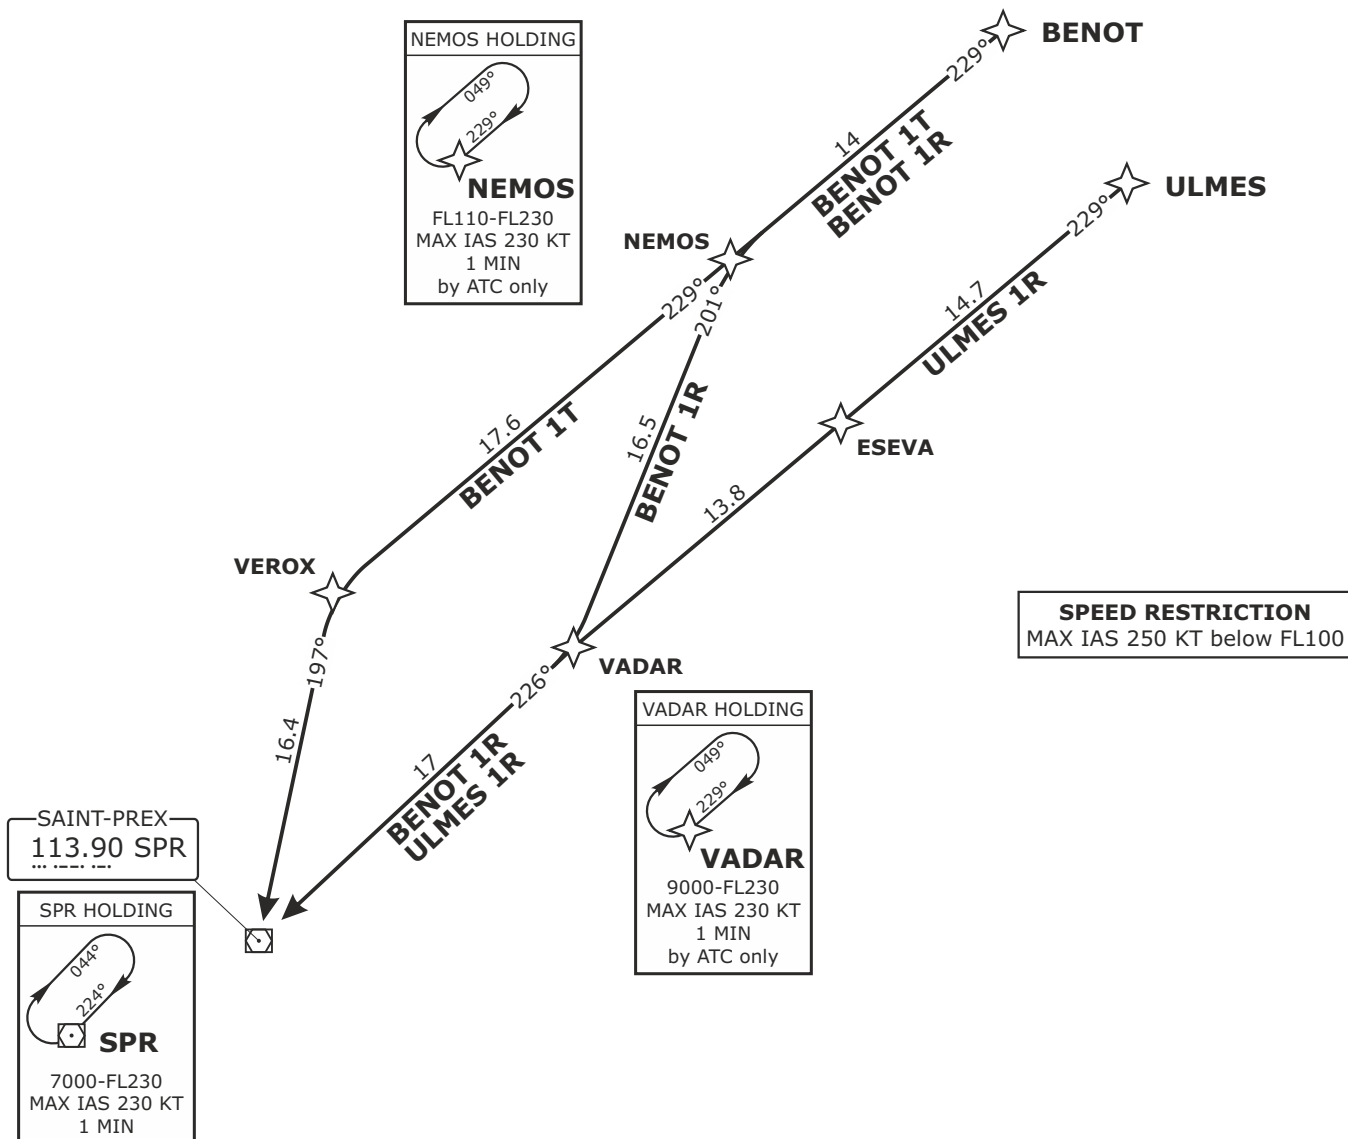

**BENOT, ULMES**  
RNAV 5 ARRIVALS  
RWY 22

GENEVA  
D 115.75 GVA

DISTANCES IN NM  
ALTITUDES IN FT

RNAV STAR	ROUTING
BENOT 1R	BENOT - NEMOS - VADAR - SPR
BENOT 1T	BENOT - NEMOS - VEROX - SPR
ULMES 1R	ULMES - ESEVA - VADAR - SPR

Altitude and speed restrictions see graphical chart

<b>LSGG/GVA</b> GENEVA, SWITZERLAND	<b>STAR CHART NO.5</b> Revision 13 SEP 18
SWISS Radar LSAS_CTR 128.05	GENEVA Arrival LSGG_APP 131.32
GENEVA Final LSGG_F_APP 120.30	GENEVA ATIS LSGG_ATIS 135.57
Alt Set: hPa (IN on request) Trans level: by ATC Trans alt: 7000	
<b>STAR</b> BENOT/ULMES	