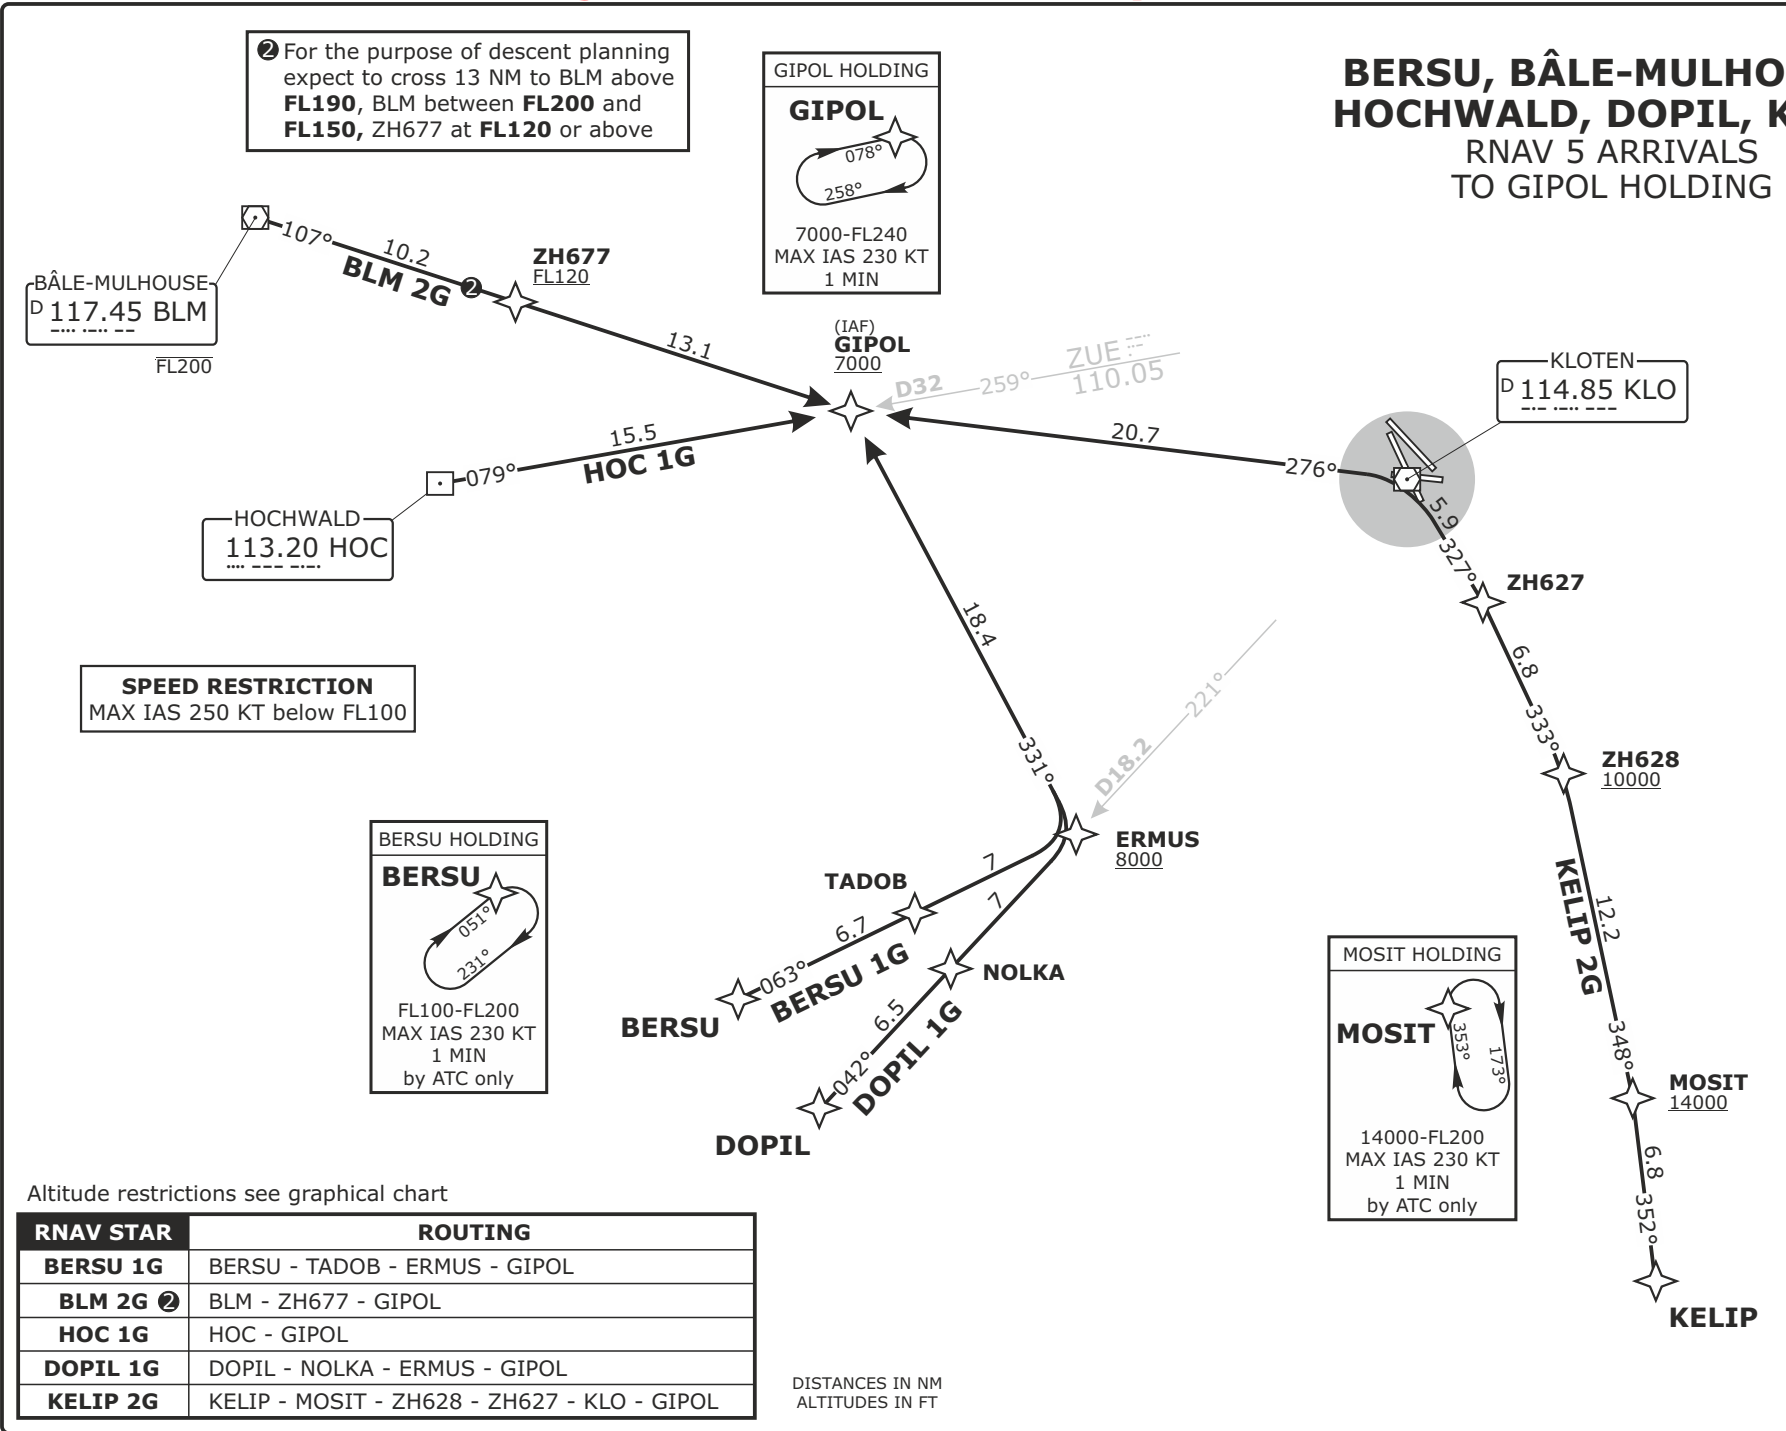

Valid for flight simulation use only - do not use for real life navigation

LSZH/ZRH
ZURICH, SWITZERLAND

STAR CHART NO.2
Revision 03 DEC 20

SOUTH/WEST
RNAV

SWISS Radar LSAS_CTR 128.05	ZURICH App LSZH_APP 135.22	ZURICH Arrival LSZH_W_APP 118.00	ZURICH Final LSZH_F_APP 125.32	ZURICH ATIS LSZH_ATIS 125.72	Alt Set: hPa (IN on request) Trans level: by ATC Trans alt: 7000
-----------------------------------	----------------------------------	--	--------------------------------------	------------------------------------	--

BERSU, BÂLE-MULHOUSE, HOCHWALD, DOPIL, KELIP RNAV 5 ARRIVALS TO GIPOL HOLDING

RNAV STAR	ROUTING
BERSU 1G	BERSU - TADOB - ERMUS - GIPOL
BLM 2G ②	BLM - ZH677 - GIPOL
HOC 1G	HOC - GIPOL
DOPIL 1G	DOPIL - NOLKA - ERMUS - GIPOL
KELIP 2G	KELIP - MOSIT - ZH628 - ZH627 - KLO - GIPOL

DISTANCES IN NM
ALTITUDES IN FT